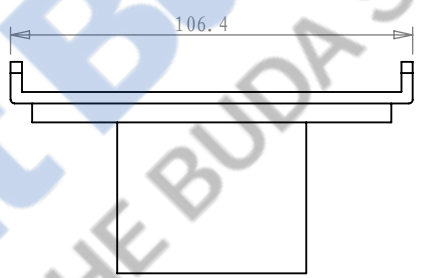

Material: PVC      Size: mm

Vincent Buda &Co.

P951028H6

P951528H6

P952028H6

P953028H6

Material: PVC

Size: mm

Vincent Buda &Co.

P9528END  
P9528JON  
P9528OUT50  
P9528OUT89

Material: PVC      Size: mm

Vincent Buda &Co.

P1001050GRS2

P1002050GRS2

P1003050GRS2

995/1990/2990±1

Material: PVC

Size: mm

Vincent Buda &Co.

P10028END

P7023JON

P7023OUT50

P7023OUT75

Material: PVC

Size: mm

Vincent Buda &Co.

Drawings are for guide purposes only and may be subject to change at any time.