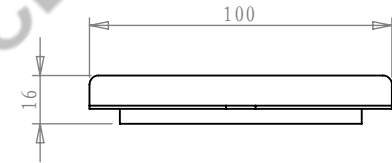

Vincent Buda &Co.

P9528END  
P9528JON  
P9528OUT50  
P9528OUT89

Material: PVC      Size: mm

Vincent Buda &Co.

P1001050GRS2

P1002050GRS2

P1003050GRS2

995/1990/2990±1

Material: PVC

Size: mm

Vincent Buda &Co.

P10028END

P7023JON

P7023OUT50

P7023OUT75

Material: PVC

Size: mm

Vincent Buda &Co.

Drawings are for guide purposes only and may be subject to change at any time.