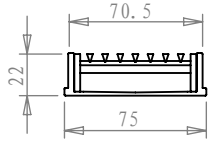

P701023H6

P701523H6

P702023H6

P703023H6

Material: PVC

Size: mm

Vincent Buda &Co.