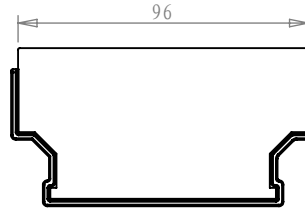

Vincent Buda &Co.

P9528END  
P9528JON  
P9528OUT50  
P9528OUT89

Material: PVC      Size: mm

Vincent Buda &Co.

P1001050GRS2

P1002050GRS2

P1003050GRS2

995/1990/2990±1

Material: PVC

Size: mm

Vincent Buda &Co.

P10028END

P7023JON

P7023OUT50

P7023OUT75

Material: PVC

Size: mm

Vincent Buda &Co.

Drawings are for guide purposes only and may be subject to change at any time.