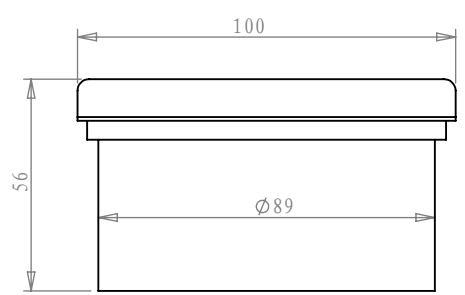

Material: PVC      Size: mm

Vincent Buda &Co.

P951028H6

P951528H6

P952028H6

P953028H6

Material: PVC

Size: mm

Vincent Buda &Co.

P9528END  
P9528JON  
P9528OUT50  
P9528OUT89

Material: PVC      Size: mm

Vincent Buda &Co.

P1001050GRS2

P1002050GRS2

P1003050GRS2

995/1990/2990±1

Material: PVC

Size: mm

Vincent Buda &Co.

P10028END

P7023JON

P7023OUT50

P7023OUT75

Material: PVC

Size: mm

Vincent Buda &Co.

Drawings are for guide purposes only and may be subject to change at any time.