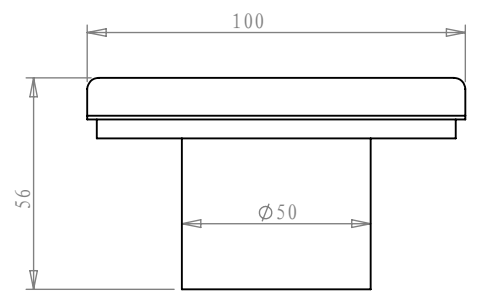

Material: PVC      Size: mm

Vincent Buda &Co.

P951028H6

P951528H6

P952028H6

P953028H6

Material: PVC

Size: mm

Vincent Buda &Co.

P9528END  
P9528JON  
P9528OUT50  
P9528OUT89

Material: PVC      Size: mm

Vincent Buda &Co.

P1001050GRS2

P1002050GRS2

P1003050GRS2

995/1990/2990±1

Material: PVC

Size: mm

Vincent Buda &Co.

P10028END

P7023JON

P7023OUT50

P7023OUT75

Material: PVC

Size: mm

Vincent Buda &Co.

Drawings are for guide purposes only and may be subject to change at any time.