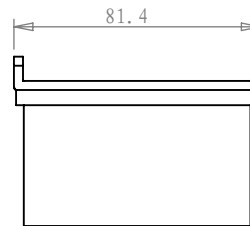

Material: PVC      Size: mm

Vincent Buda &Co.

P951028H6

P951528H6

P952028H6

P953028H6

Material: PVC

Size: mm

Vincent Buda &Co.

P9528END  
P9528JON  
P9528OUT50  
P9528OUT89

Material: PVC      Size: mm

Vincent Buda &Co.

P1001050GRS2

P1002050GRS2

P1003050GRS2

995/1990/2990±1

Material: PVC

Size: mm

Vincent Buda &Co.

P10028END

P7023JON

P7023OUT50

P7023OUT75

Material: PVC

Size: mm

Vincent Buda &Co.

Drawings are for guide purposes only and may be subject to change at any time.