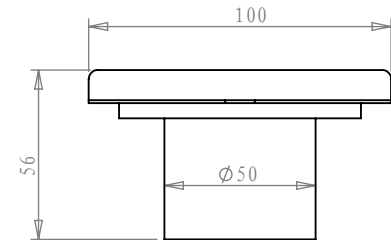

Vincent Buda &Co.

P9528END  
P9528JON  
P9528OUT50  
P9528OUT89

Material: PVC      Size: mm

Vincent Buda &Co.

P1001050GRS2

P1002050GRS2

P1003050GRS2

995/1990/2990±1

Material: PVC

Size: mm

Vincent Buda &Co.

P10028END

P7023JON

P7023OUT50

P7023OUT75

Material: PVC

Size: mm

Vincent Buda &Co.

Drawings are for guide purposes only and may be subject to change at any time.