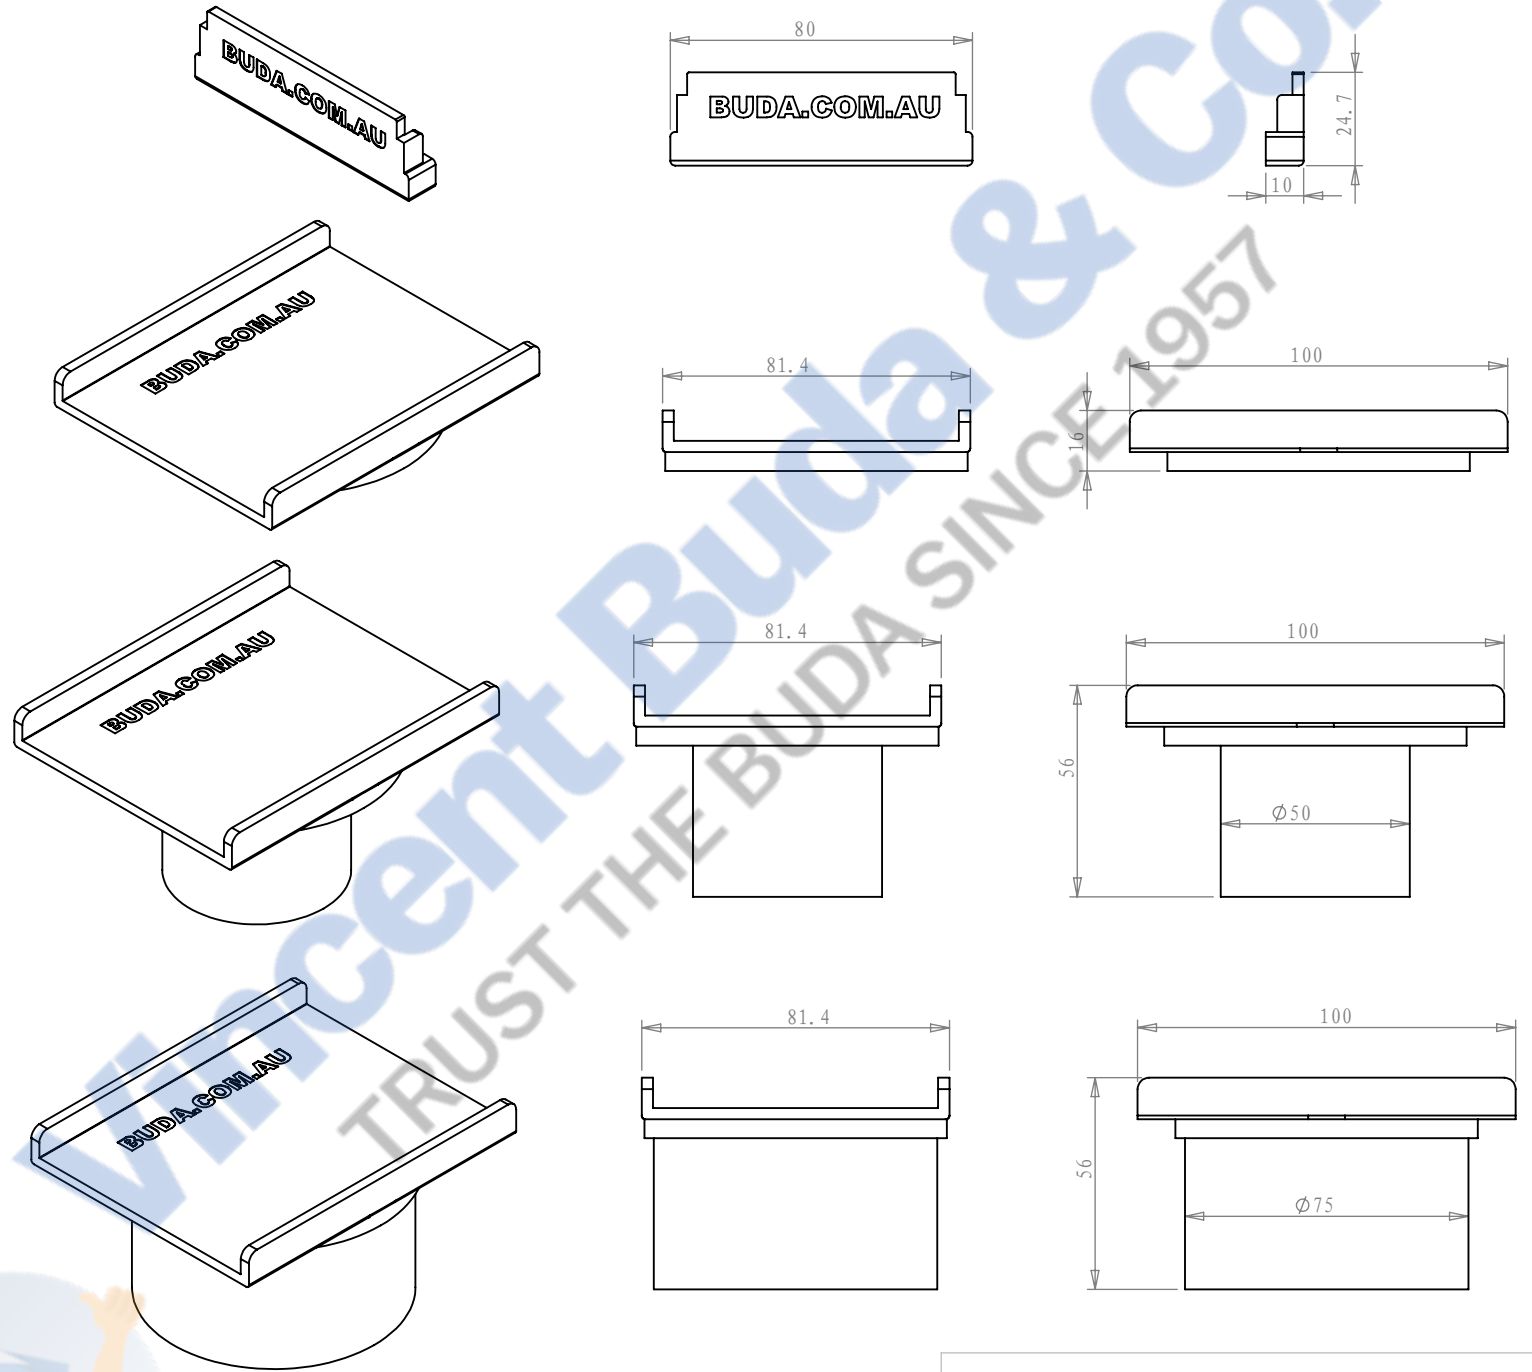

P701023H6

P701523H6

P702023H6

P703023H6

Material: PVC

Size: mm

Vincent Buda &Co.

P7023END
P7023JON
P7023OUT50
P7023OUT75

Material: PVC      Size: mm

Vincent Buda &Co.

P951028H6

P951528H6

P952028H6

P953028H6

Material: PVC

Size: mm

Vincent Buda &Co.

P9528END  
P9528JON  
P9528OUT50  
P9528OUT89

Material: PVC      Size: mm

Vincent Buda &Co.

P1001050GRS2

P1002050GRS2

P1003050GRS2

995/1990/2990±1

Size: mm

Vincent Buda &Co.

Drawings are for guide purposes only and may be subject to change at any time.