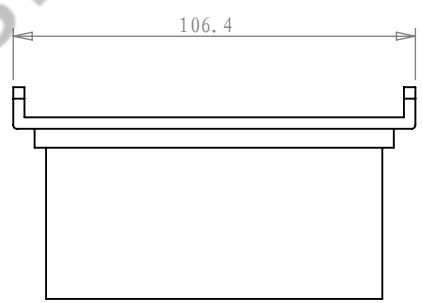

Material: PVC      Size: mm

Vincent Buda &Co.

P951028H6

P951528H6

P952028H6

P953028H6

Material: PVC

Size: mm

Vincent Buda &Co.

P9528END  
P9528JON  
P9528OUT50  
P9528OUT89

Material: PVC      Size: mm

Vincent Buda &Co.

P1001050GRS2

P1002050GRS2

P1003050GRS2

995/1990/2990±1

Size: mm

Vincent Buda &Co.

Drawings are for guide purposes only and may be subject to change at any time.