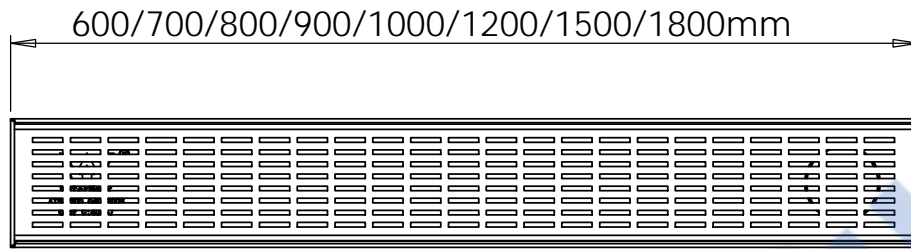

Aqualuna

Drawings are for guide purposes only and may be subject to change at any time.

Aqualuna

Drawings are for guide purposes only and may be subject to change at any time.

600/700/800/900/1000/1200/1500/1800/2100/2400mm