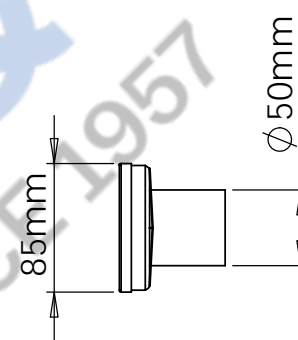

Aqualuna

Drawings are for guide purposes only and may be subject to change at any time.

Aqualuna

Drawings are for guide purposes only and may be subject to change at any time.

600/700/800/900/1000/1200/1500/1800/2100/2400mm