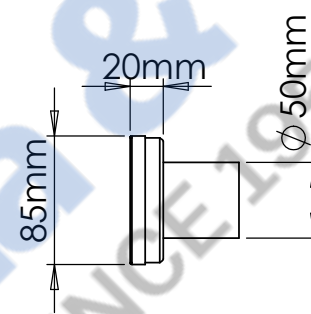

Aqualuna

Drawings are for guide purposes only and may be subject to change at any time.