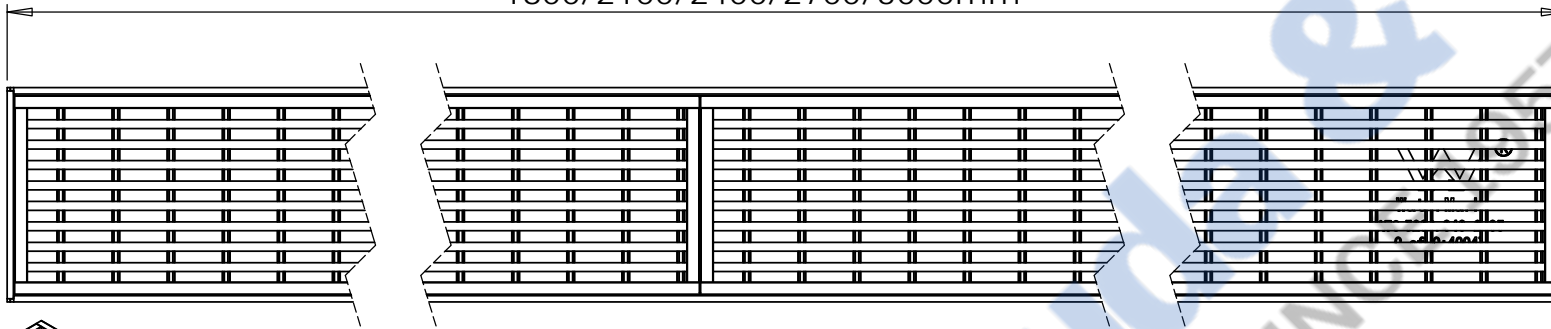

Aqualuna

Drawings are for guide purposes only and may be subject to change at any time.

Aqualuna

Drawings are for guide purposes only and may be subject to change at any time.

Aqualuna

Drawings are for guide purposes only and may be subject to change at any time.

1800/2100/2400/2700/3000mm

Aqualuna

Drawings are for guide purposes only and may be subject to change at any time.