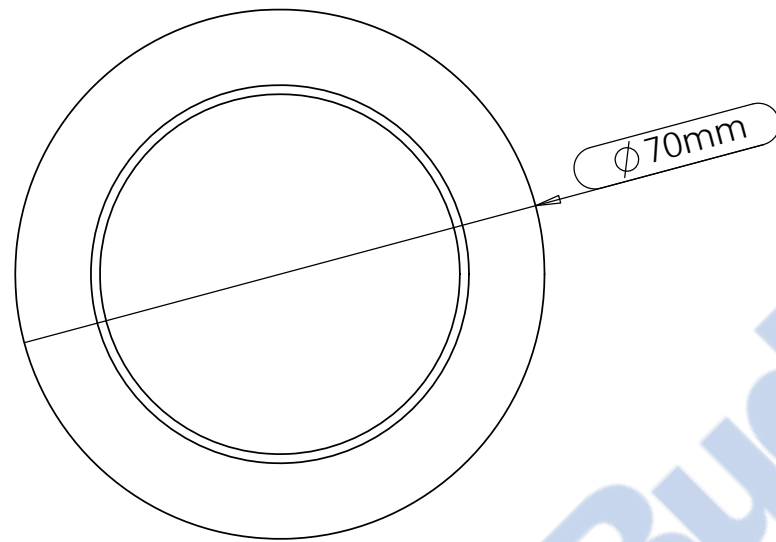

Aqualuna

Drawings are for guide purposes only and may be subject to change at any time.