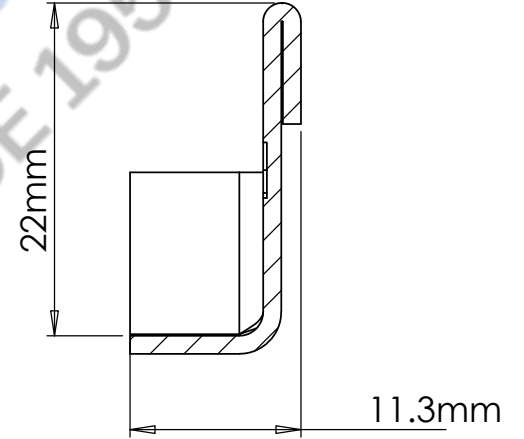

Drawings are for guide purposes only and may be subject to change at any time.

85 mm

$\frac{D}{2:1}$

20H

Aqualuna

Drawings are for guide purposes only and may be subject to change at any time.

Vincent Buda & Co.
TRUST THE BUDA SINCE 1957