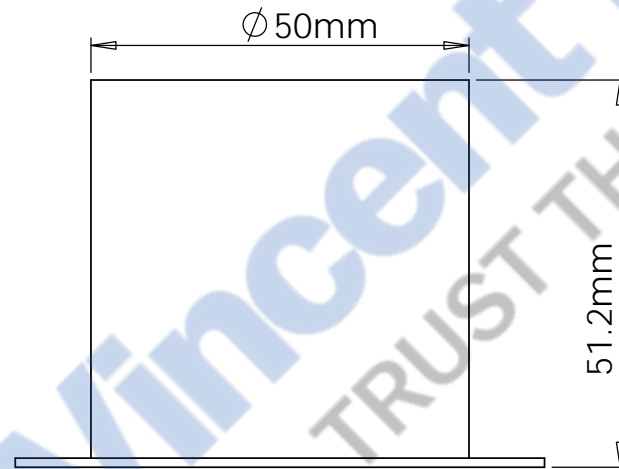

Aqualuna

Drawings are for guide purposes only and may be subject to change at any time.