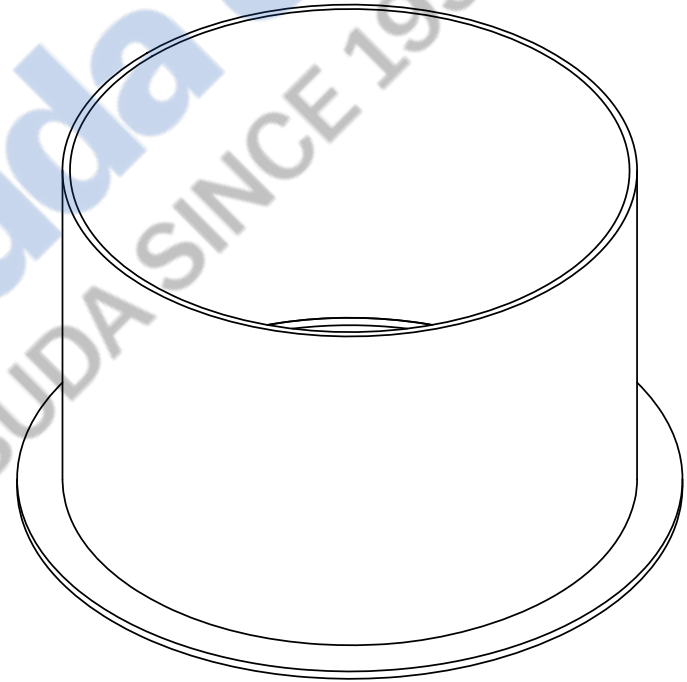

Aqualuna

Drawings are for guide purposes only and may be subject to change at any time.