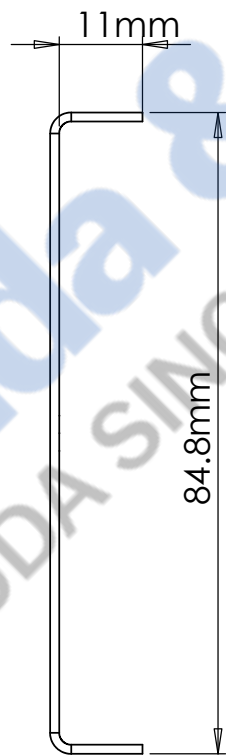

Drawings are for guide purposes only and may be subject to change at any time.

85 mm

$\frac{D}{2:1}$

20H

Aqualuna

Drawings are for guide purposes only and may be subject to change at any time.

Vincent Buda & Co.
TRUST THE BUDA SINCE 1957

Aqualuna

Drawings are for guide purposes only and may be subject to change at any time.

Aqualuna

Drawings are for guide purposes only and may be subject to change at any time.

Aqualuna

Drawings are for guide purposes only and may be subject to change at any time.