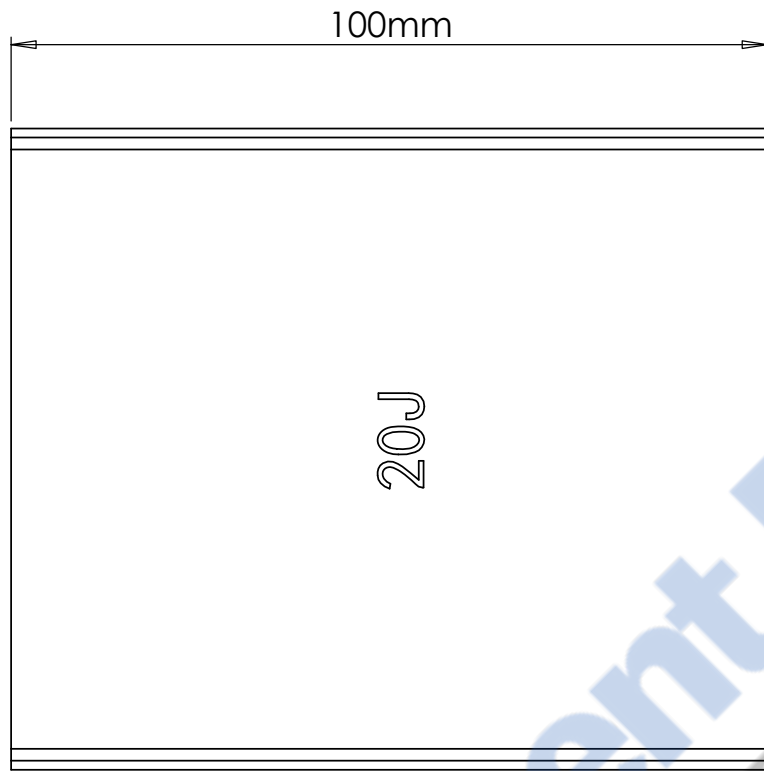

Drawings are for guide purposes only and may be subject to change at any time.

85 mm

$\frac{D}{2:1}$

20H

Aqualuna

Drawings are for guide purposes only and may be subject to change at any time.

Vincent Buda & Co.
TRUST THE BUDA SINCE 1957