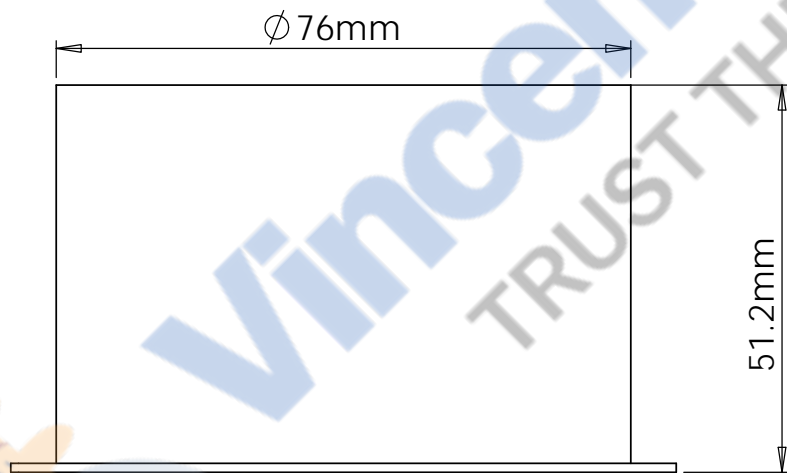

Aqualuna

Drawings are for guide purposes only and may be subject to change at any time.