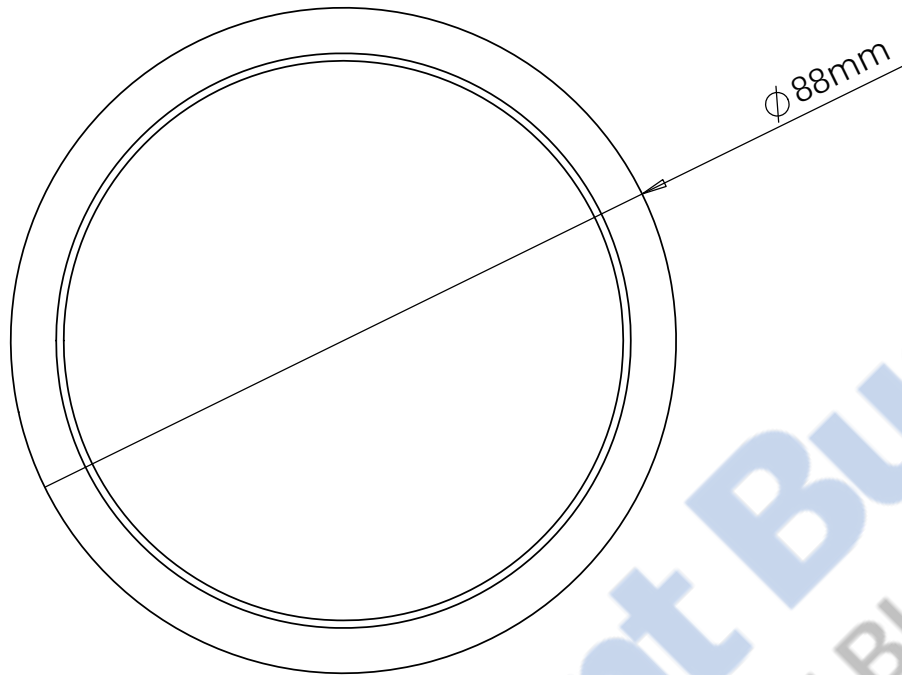

Aqualuna

Drawings are for guide purposes only and may be subject to change at any time.