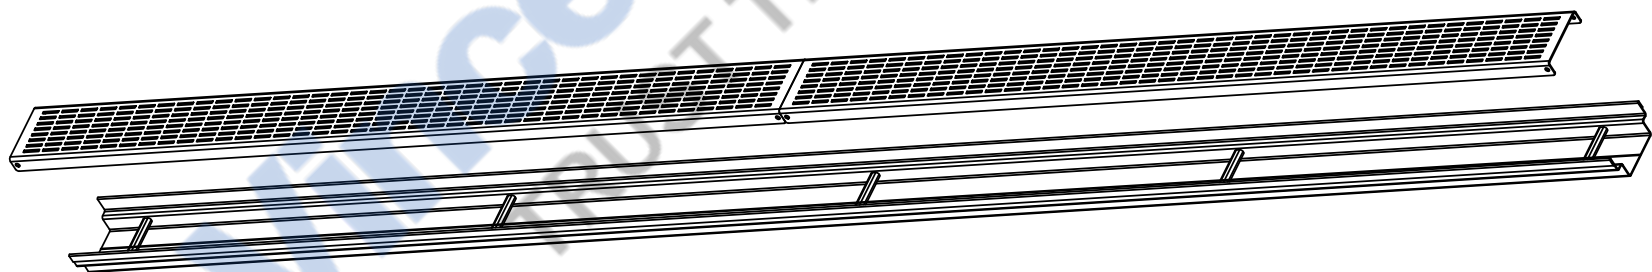

1000/2000mm

Aqualuna

Drawings are for guide purposes only and may be subject to change at any time.

40H

85mm

22 mm

41mm

12.5 mm