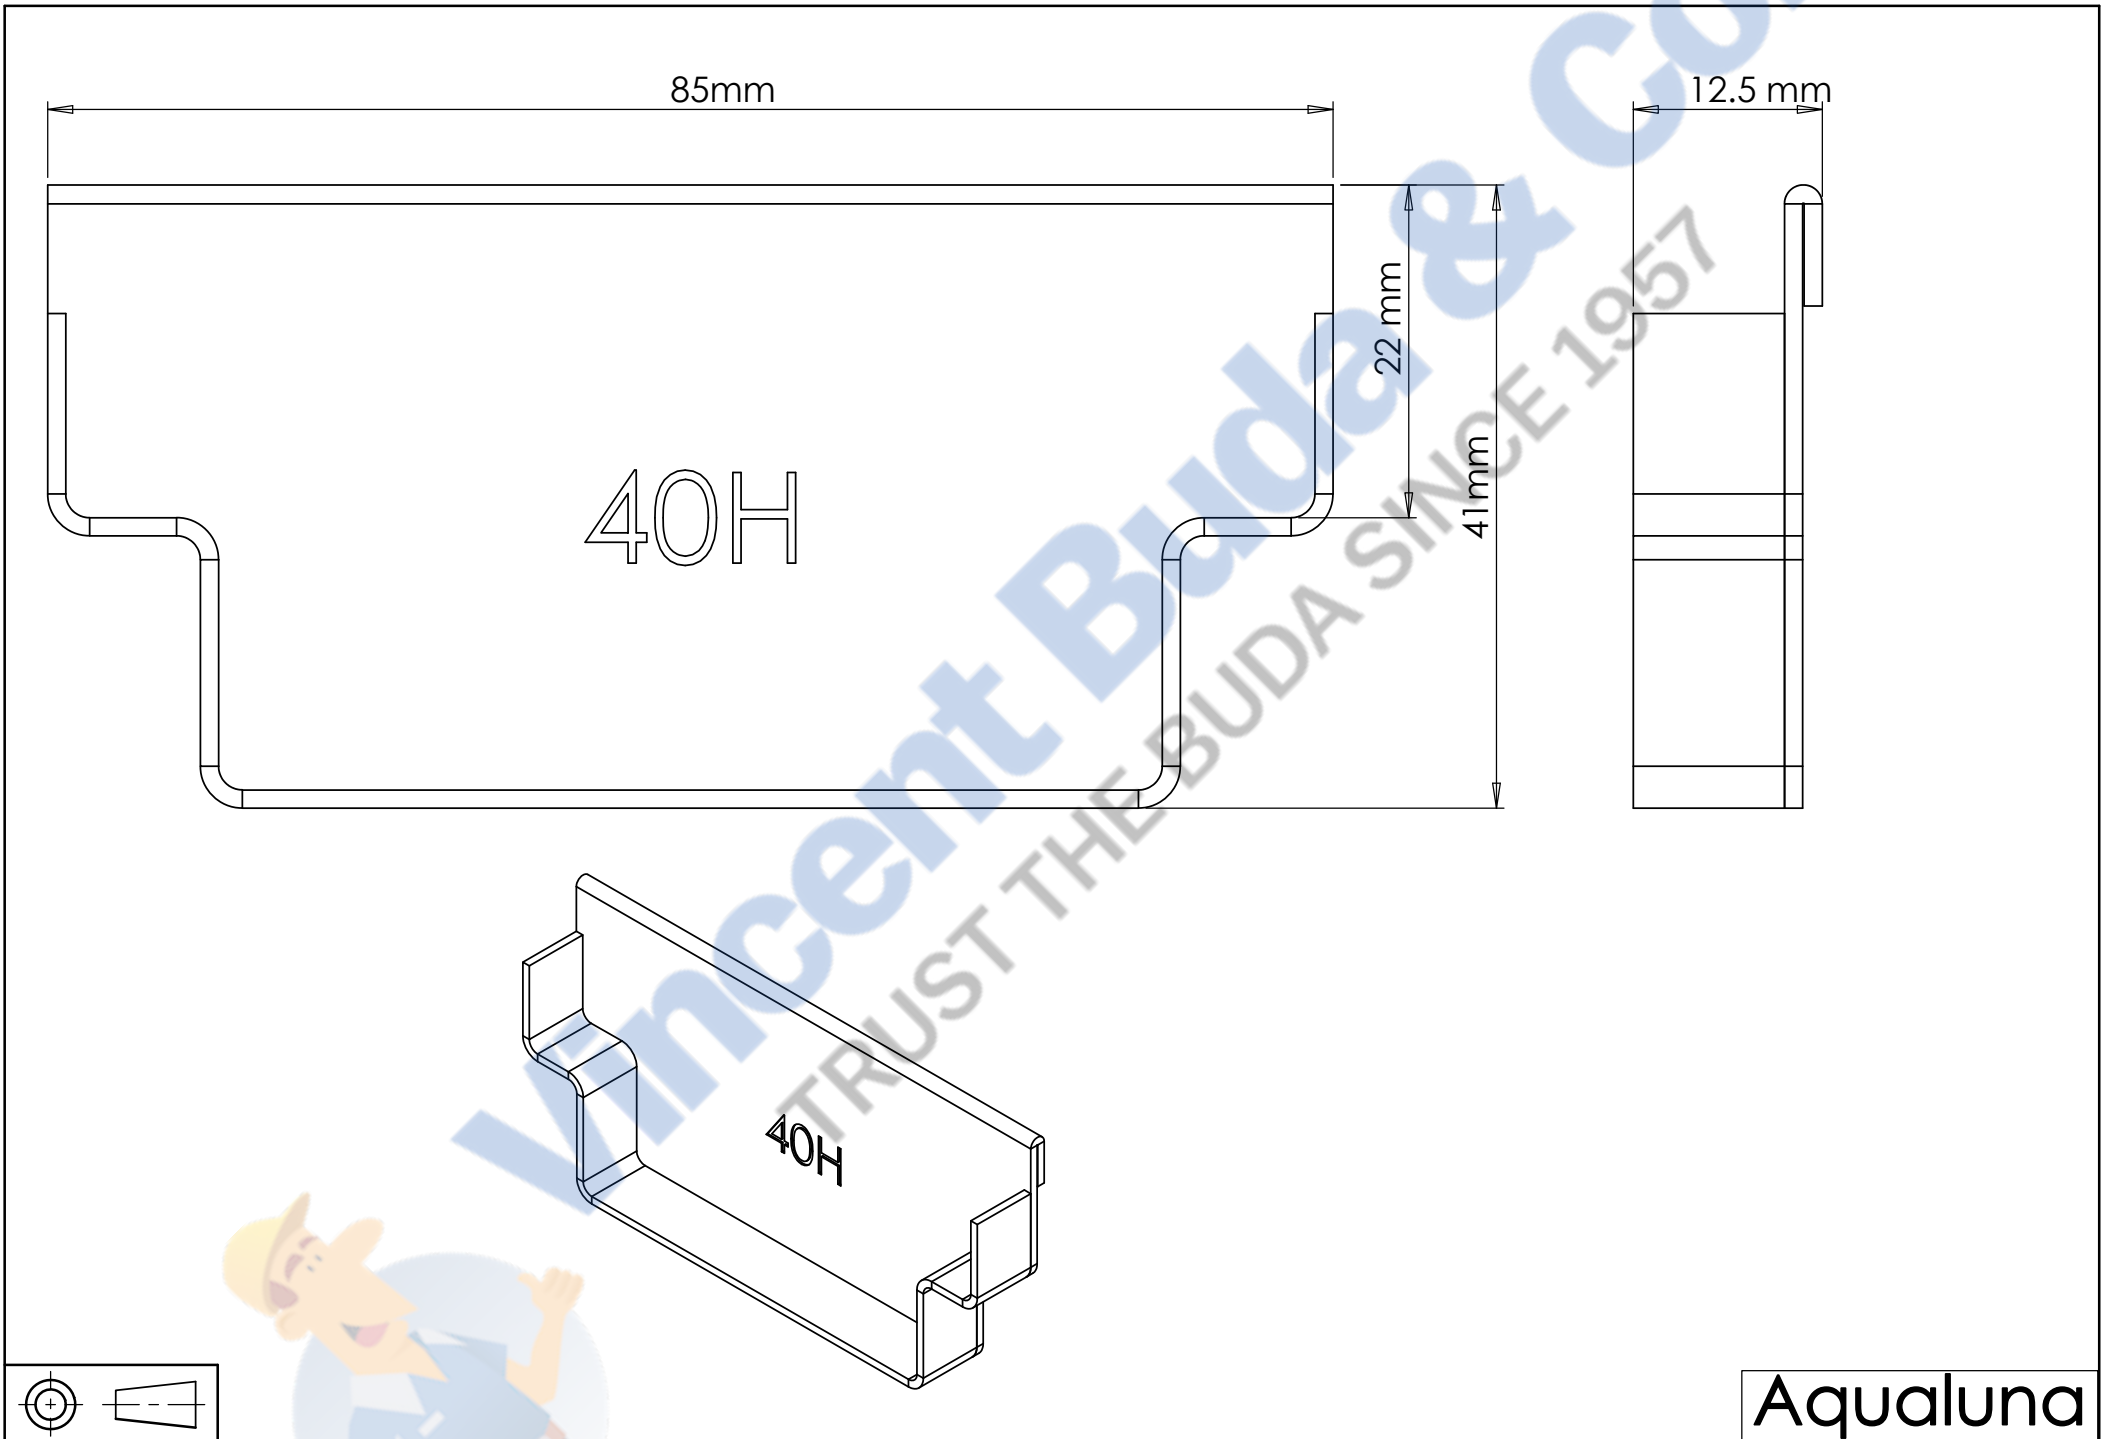

1000/2000mm

Aqualuna

Drawings are for guide purposes only and may be subject to change at any time.

40H

85mm

22 mm

41mm

12.5 mm