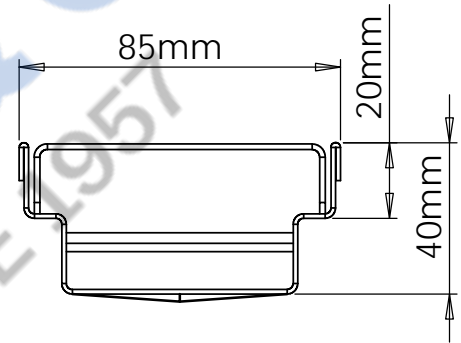

1000/2000mm

Aqualuna

Drawings are for guide purposes only and may be subject to change at any time.

40H

85mm

22 mm

41mm

12.5 mm