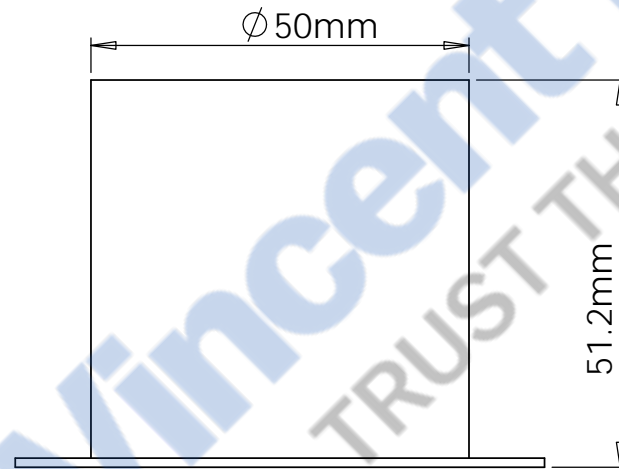

1000/2000mm

Aqualuna

Drawings are for guide purposes only and may be subject to change at any time.

40H

85mm

22 mm

41mm

12.5 mm

40H

Aqualuna

Drawings are for guide purposes only and may be subject to change at any time.

Aqualuna

Drawings are for guide purposes only and may be subject to change at any time.

Aqualuna

Drawings are for guide purposes only and may be subject to change at any time.