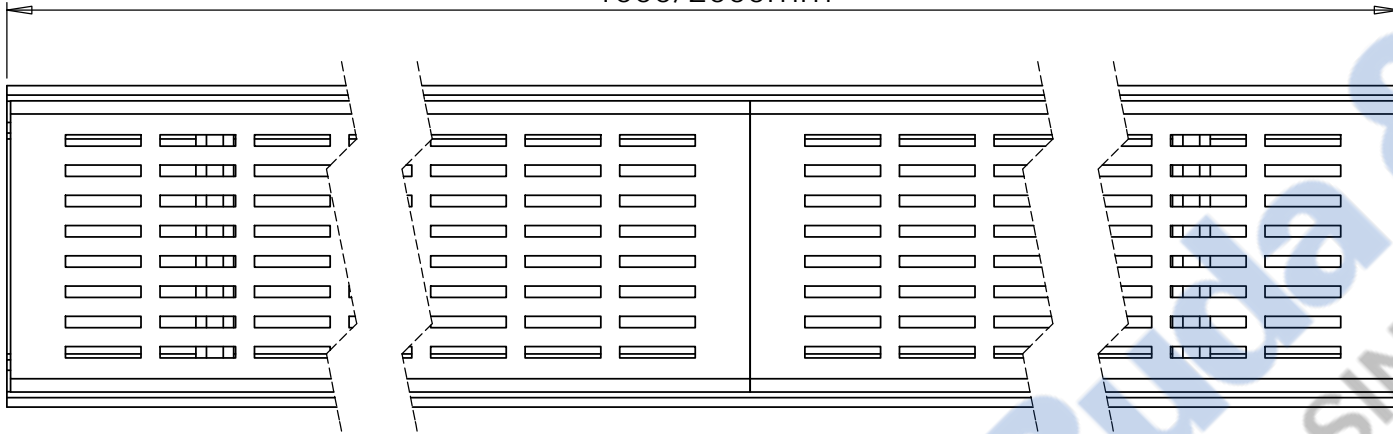

1000/2000mm

Aqualuna

Drawings are for guide purposes only and may be subject to change at any time.

40H

85mm

22 mm

41mm

12.5 mm