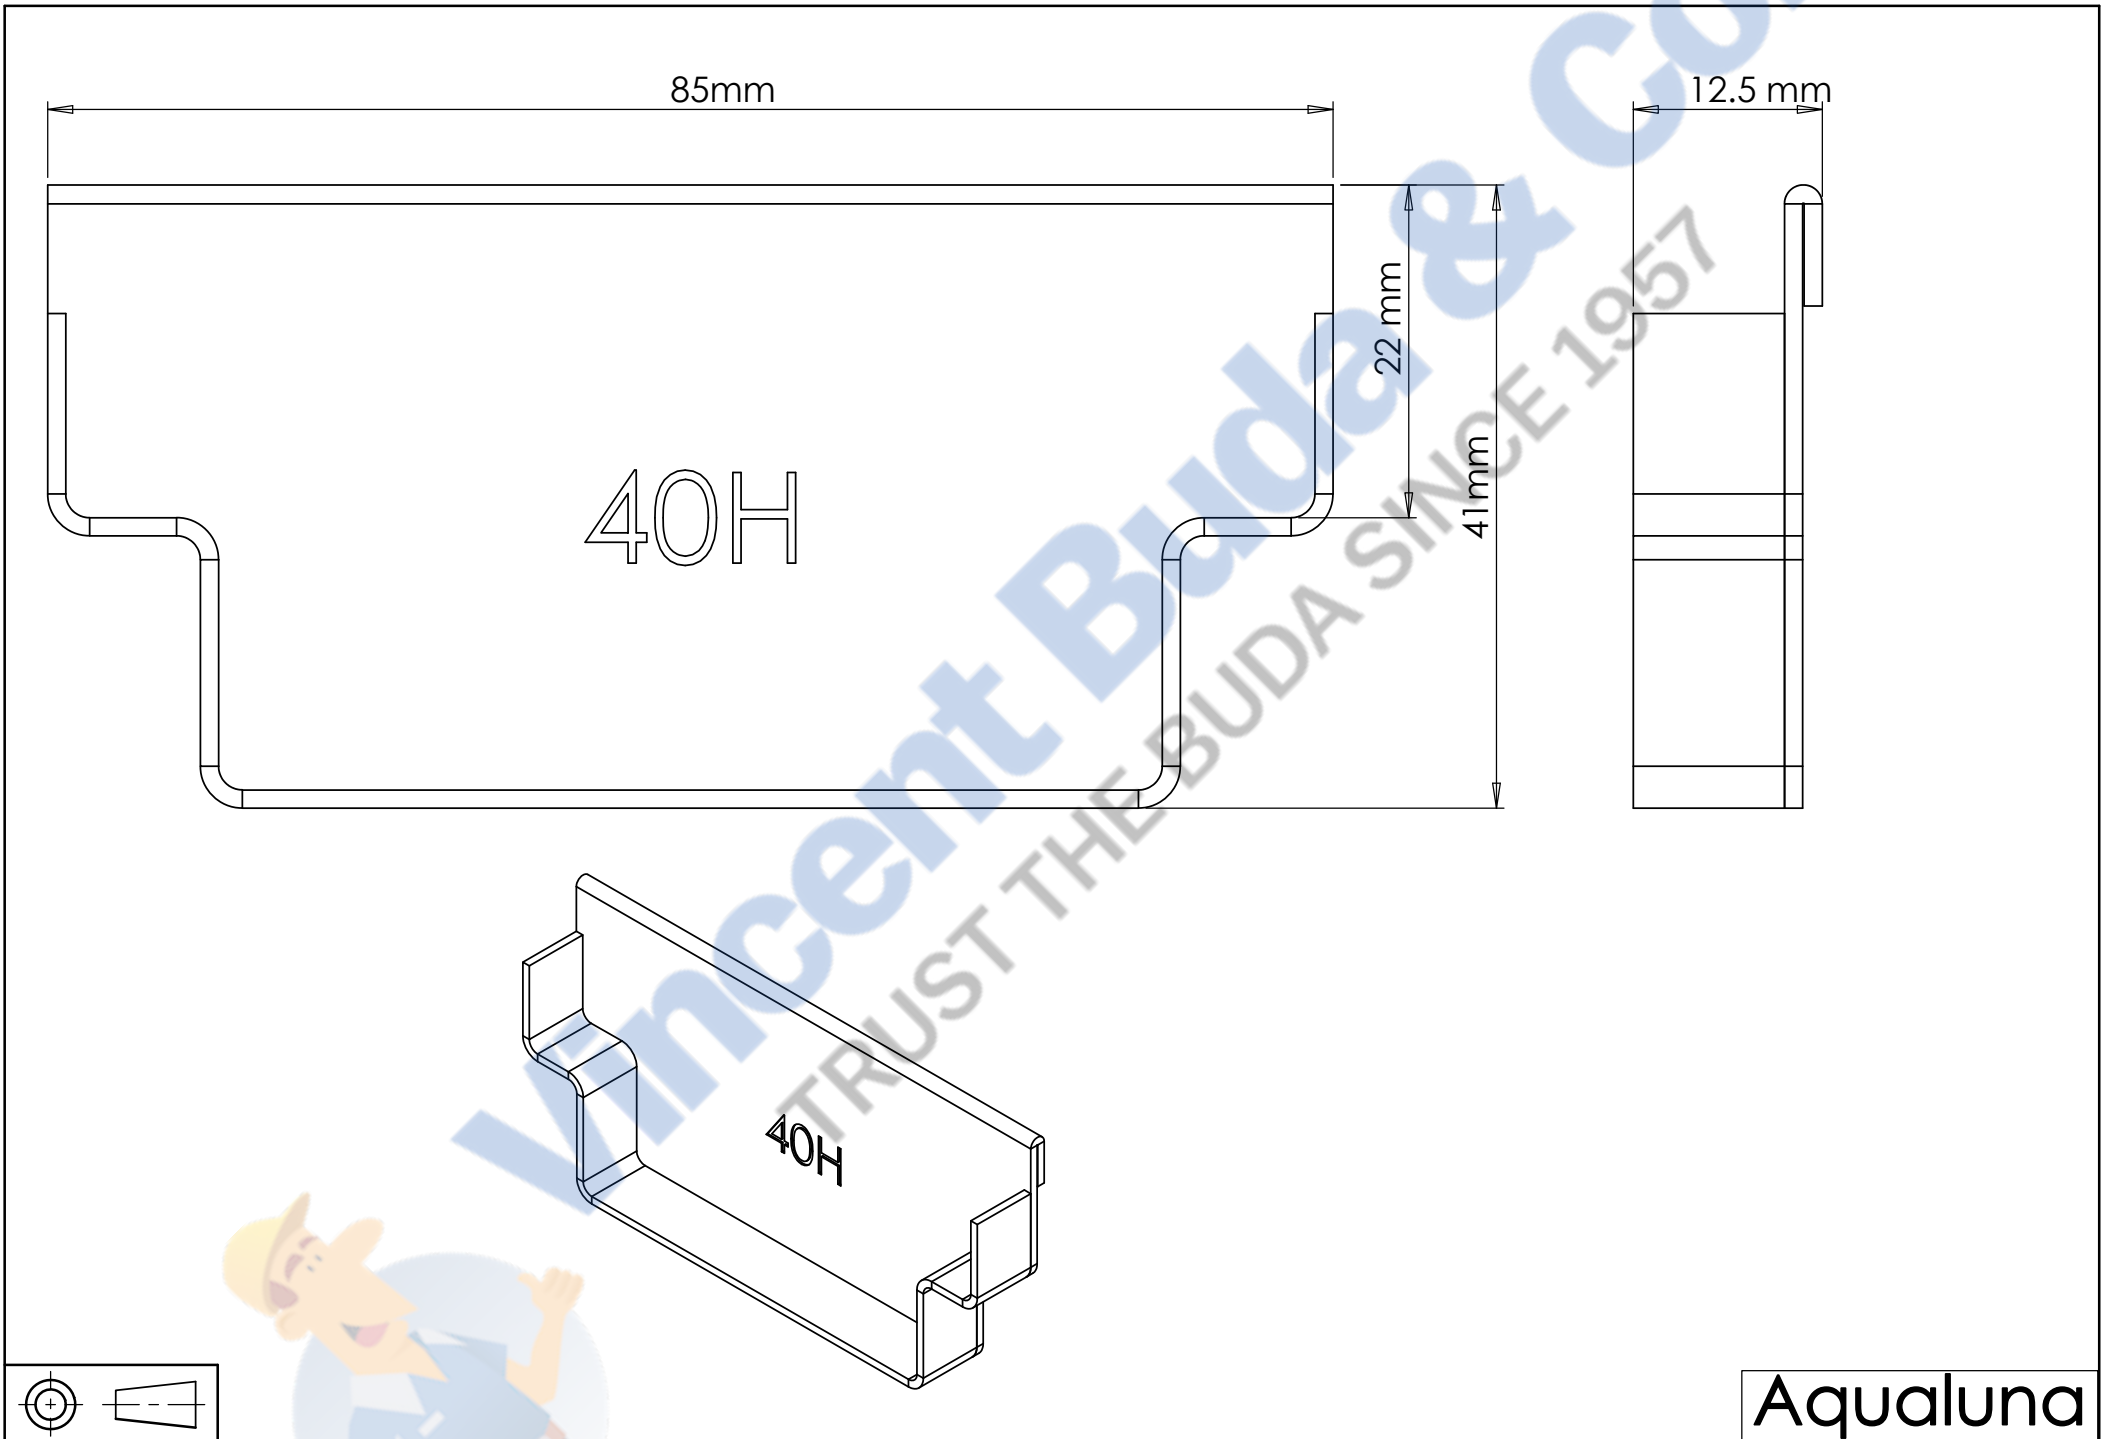

Aqualuna

Drawings are for guide purposes only and may be subject to change at any time.

40H

85mm

22 mm

41mm

12.5 mm

40H