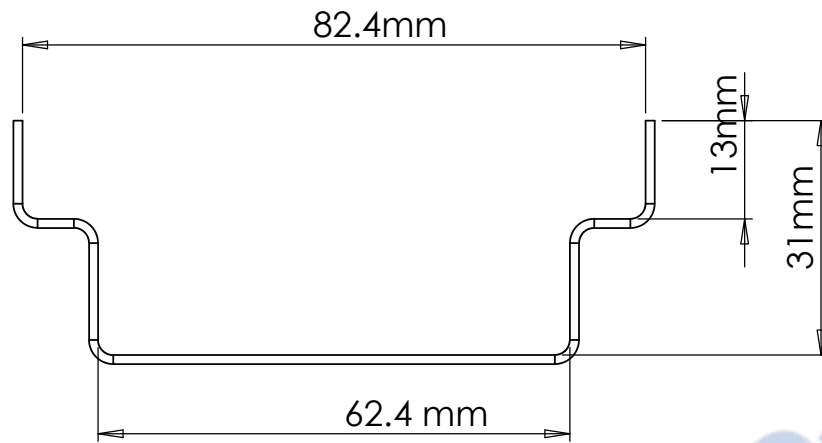

Aqualuna

Drawings are for guide purposes only and may be subject to change at any time.