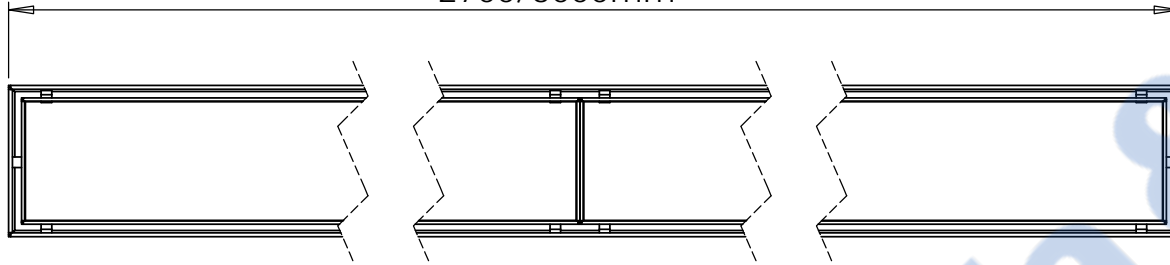

Aqualuna

Drawings are for guide purposes only and may be subject to change at any time.

Aqualuna

Drawings are for guide purposes only and may be subject to change at any time.

600/700/800/900/1000/1200/1500/1800/2100/2400mm

Aqualuna

Drawings are for guide purposes only and may be subject to change at any time.

2700/3000mm

Aqua luna

Drawings are for guide purposes only and may be subject to change at any time.