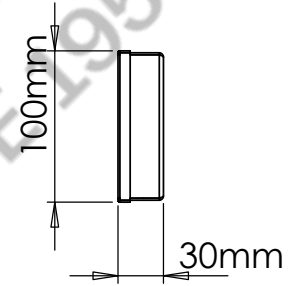

Aqualuna

Drawings are for guide purposes only and may be subject to change at any time.

Aqualuna

Drawings are for guide purposes only and may be subject to change at any time.

600/700/800/900/1000/1200/1500/1800/2100/2400mm

Aqualuna

Drawings are for guide purposes only and may be subject to change at any time.

2700/3000mm

Aqua luna

Drawings are for guide purposes only and may be subject to change at any time.