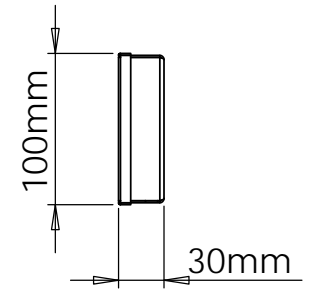

Aqualuna

Drawings are for guide purposes only and may be subject to change at any time.

Aqualuna

Drawings are for guide purposes only and may be subject to change at any time.

600/700/800/900/1000/1200/1500/1800/2100/2400mm

Aqualuna

Drawings are for guide purposes only and may be subject to change at any time.

2700/3000mm

Aqua luna

Drawings are for guide purposes only and may be subject to change at any time.