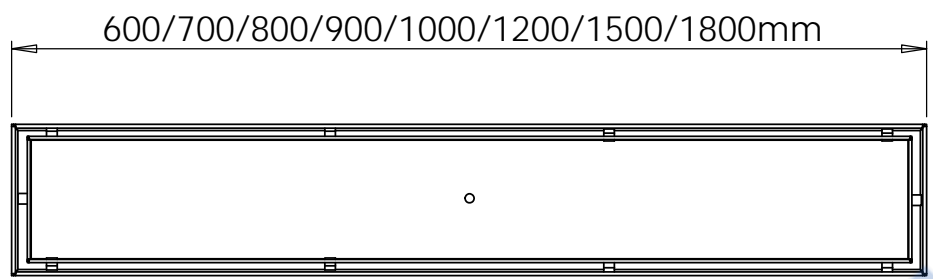

Aqualuna

Drawings are for guide purposes only and may be subject to change at any time.

Aqualuna

Drawings are for guide purposes only and may be subject to change at any time.

600/700/800/900/1000/1200/1500/1800/2100/2400mm

Aqualuna

Drawings are for guide purposes only and may be subject to change at any time.

2700/3000mm

Aqua luna

Drawings are for guide purposes only and may be subject to change at any time.