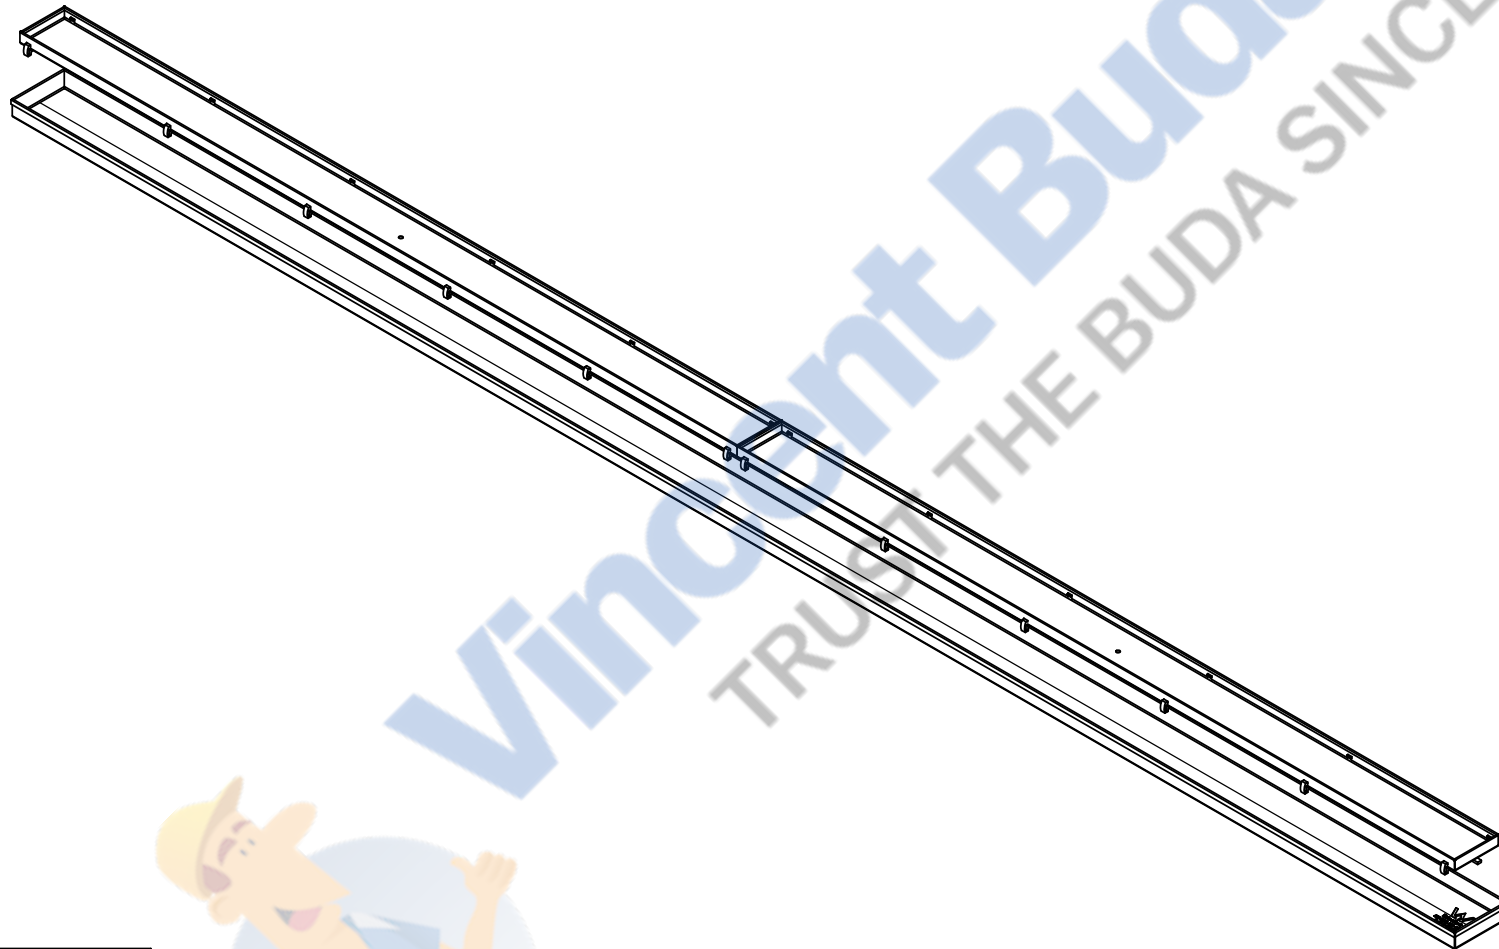

Aqualuna

Drawings are for guide purposes only and may be subject to change at any time.

Aqualuna

Drawings are for guide purposes only and may be subject to change at any time.

600/700/800/900/1000/1200/1500/1800/2100/2400mm

Aqualuna

Drawings are for guide purposes only and may be subject to change at any time.

2700/3000mm

Aqua luna

Drawings are for guide purposes only and may be subject to change at any time.