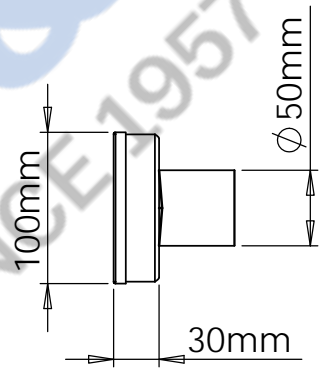

Aqualuna

Drawings are for guide purposes only and may be subject to change at any time.

Aqualuna

Drawings are for guide purposes only and may be subject to change at any time.

600/700/800/900/1000/1200/1500/1800/2100/2400mm

Aqualuna

Drawings are for guide purposes only and may be subject to change at any time.

2700/3000mm

Aqua luna

Drawings are for guide purposes only and may be subject to change at any time.