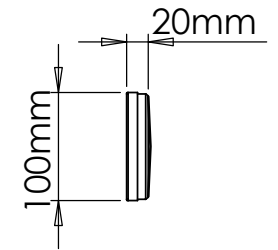

Aqua luna

600/800/900/1000/1200/1500mm

Aqua Luna

Drawings are for guide purposes only and may be subject to change at any time.

2000/2500/3000mm

Aqua Luna

Drawings are for guide purposes only and may be subject to change at any time.