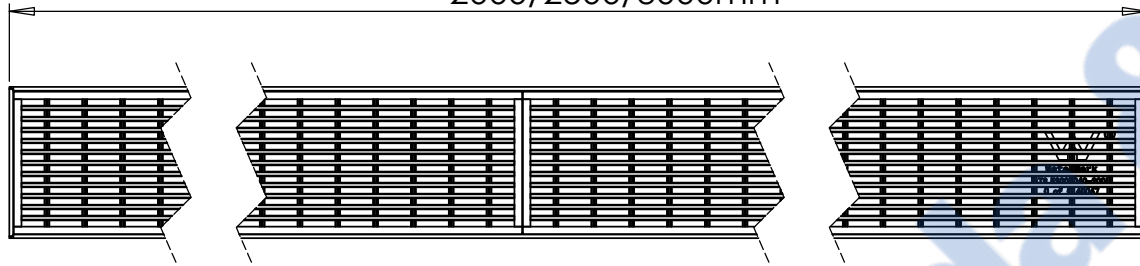

Aqua luna

600/800/900/1000/1200/1500mm

Aqua Luna

Drawings are for guide purposes only and may be subject to change at any time.

2000/2500/3000mm

Aqua Luna

Drawings are for guide purposes only and may be subject to change at any time.