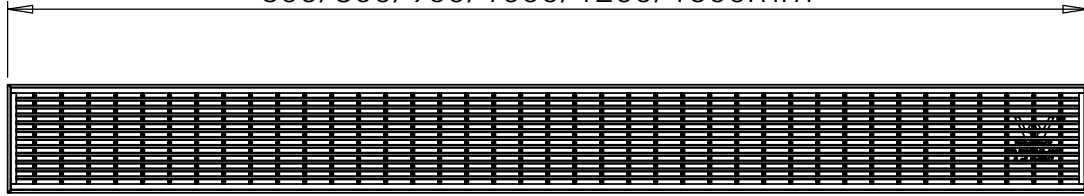

Aqua luna

600/800/900/1000/1200/1500mm

Aqua Luna

Drawings are for guide purposes only and may be subject to change at any time.

2000/2500/3000mm

Aqua Luna

Drawings are for guide purposes only and may be subject to change at any time.